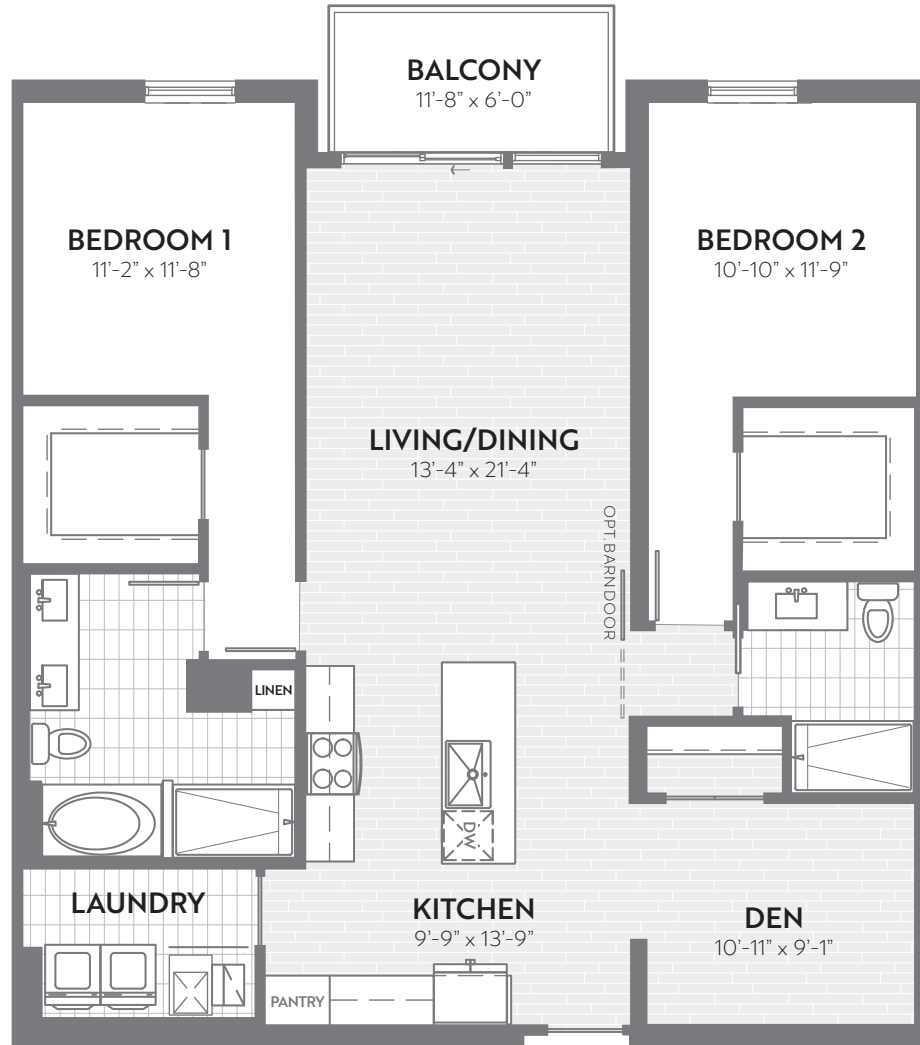

PLAN K

2 BEDROOM / 2 BATH / DEN

PENTHOUSE

z7

THIRD - SIXTH FLOOR

SECOND FLOOR

Nine99

Ann Arbor

999 Maiden Lane
Ann Arbor, MI 48105

Nine99AnnArbor.com

734-214-0999

Floor Plan Options:

- Skylights*
- Dual Master

Interior: 1,419 -1,446 sf / Balcony: 70 sf / Total: 1,489 - 1,516 sf

Floor plan is for illustrative purposes only. Actual square footage and apartment features may vary.

* Top floor units only