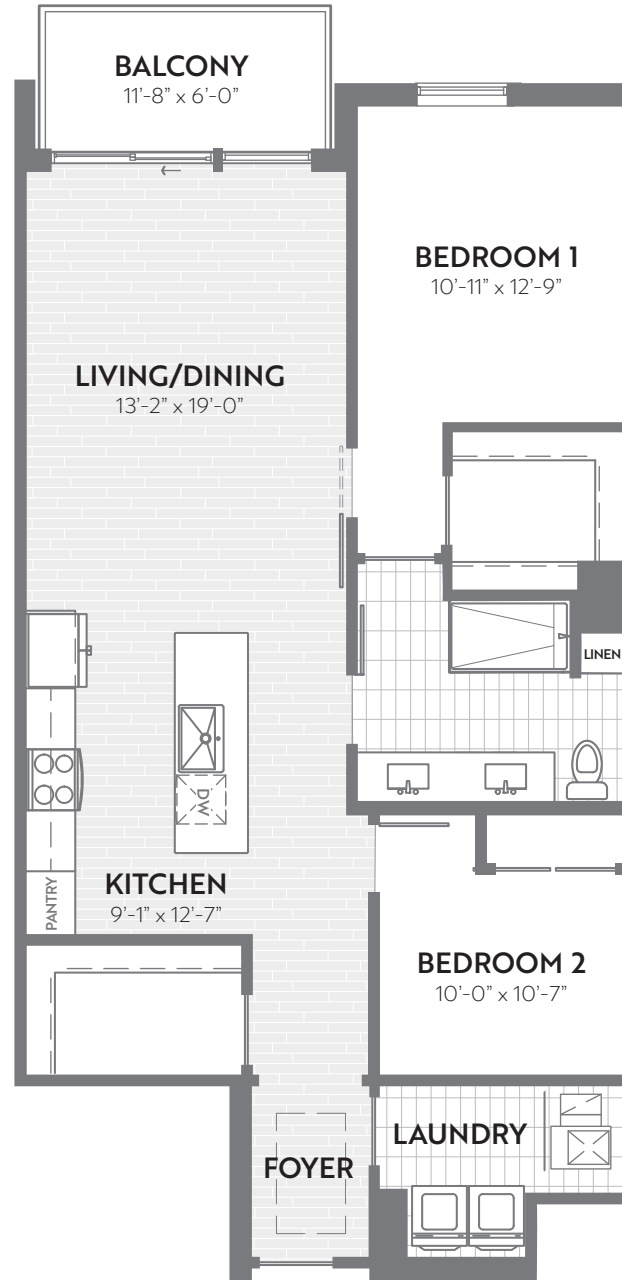

# PLAN D

2 BEDROOM / 1 BATH

PENTHOUSE

THIRD - SIXTH FLOOR

SECOND FLOOR

## Nine99

Ann Arbor

999 Maiden Lane  
Ann Arbor, MI 48105

[Nine99AnnArbor.com](http://Nine99AnnArbor.com)

734-214-0999

Interior: 1,125 sf / Balcony: 70 sf / Total: 1,195 sf

Floor plan is for illustrative purposes only. Actual square footage and apartment features may vary.