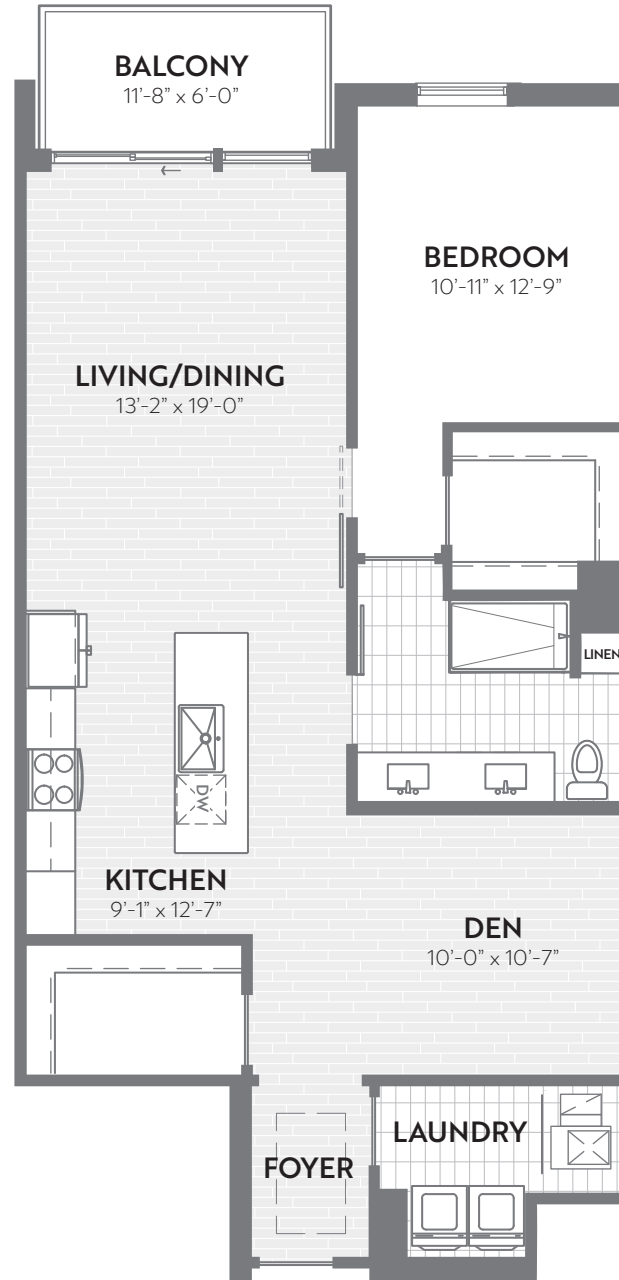

# PLAN C

1 BEDROOM / 1 BATH / DEN

PENTHOUSE

z7

THIRD - SIXTH FLOOR

SECOND FLOOR

## Nine99

Ann Arbor

999 Maiden Lane  
Ann Arbor, MI 48105

[Nine99AnnArbor.com](http://Nine99AnnArbor.com)

734-214-0999

Interior: 1,125 sf / Balcony: 70 sf / Total: 1,195 sf

Floor plan is for illustrative purposes only. Actual square footage and apartment features may vary.