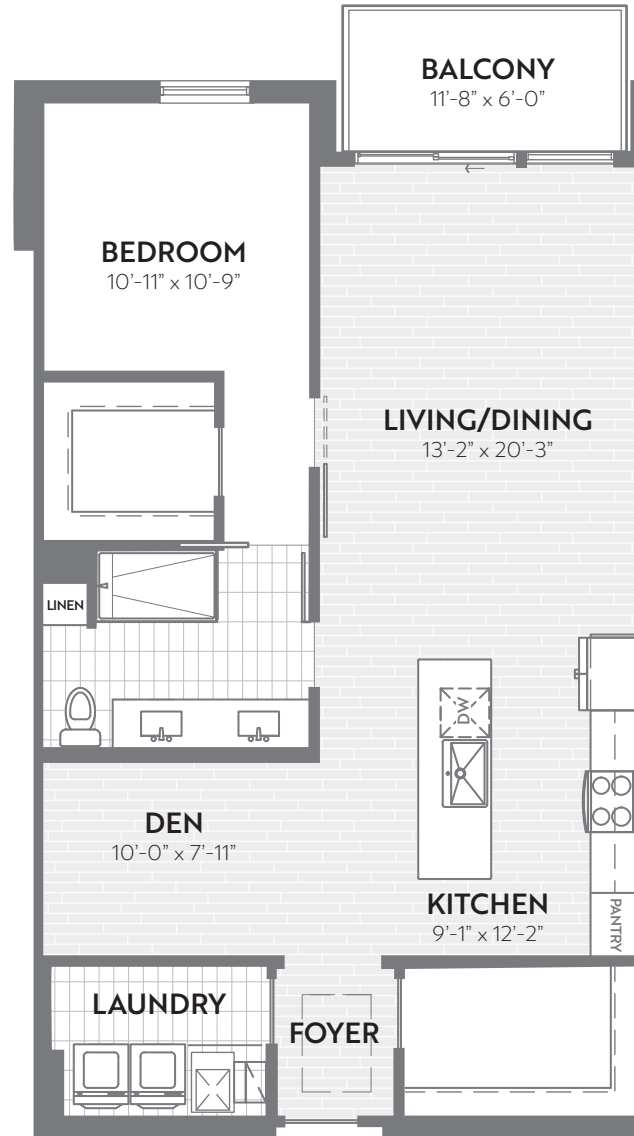

PLAN B

1 BEDROOM / 1 BATH / DEN

PENTHOUSE

z7

THIRD - SIXTH FLOOR

SECOND FLOOR

Nine99

Ann Arbor

999 Maiden Lane
Ann Arbor, MI 48105

Nine99AnnArbor.com

734-214-0999

Interior: 1,068 sf / Balcony: 70 sf / Total: 1,138 sf

Floor plan is for illustrative purposes only. Actual square footage and apartment features may vary.