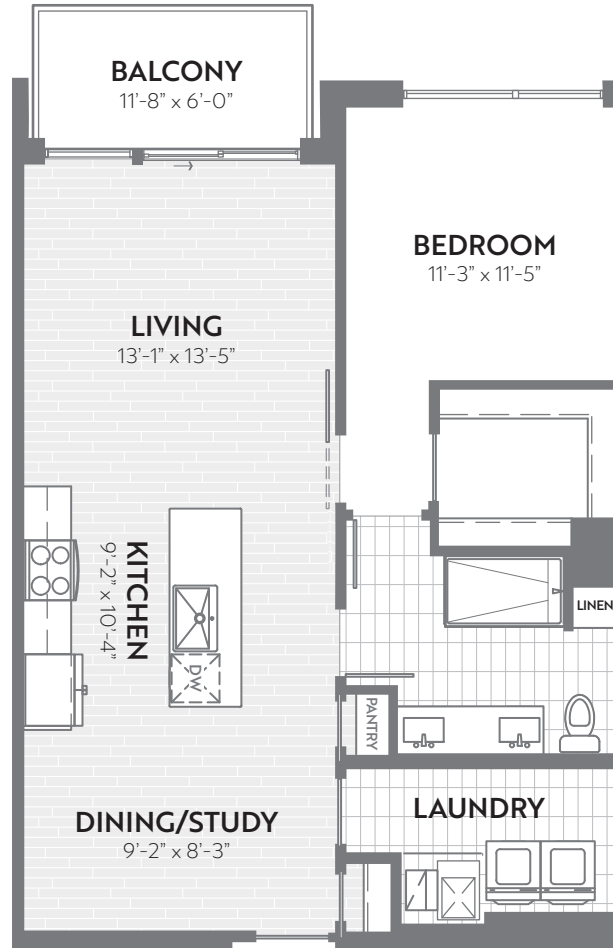

PLAN A

1 BEDROOM / 1 BATH

PENTHOUSE

THIRD - SIXTH FLOOR

SECOND FLOOR

Nine99

Ann Arbor

999 Maiden Lane
Ann Arbor, MI 48105

Nine99AnnArbor.com

734-214-0999

Interior: 896 sf / Balcony: 70 sf / Total: 966 sf

Floor plan is for illustrative purposes only. Actual square footage and apartment features may vary.